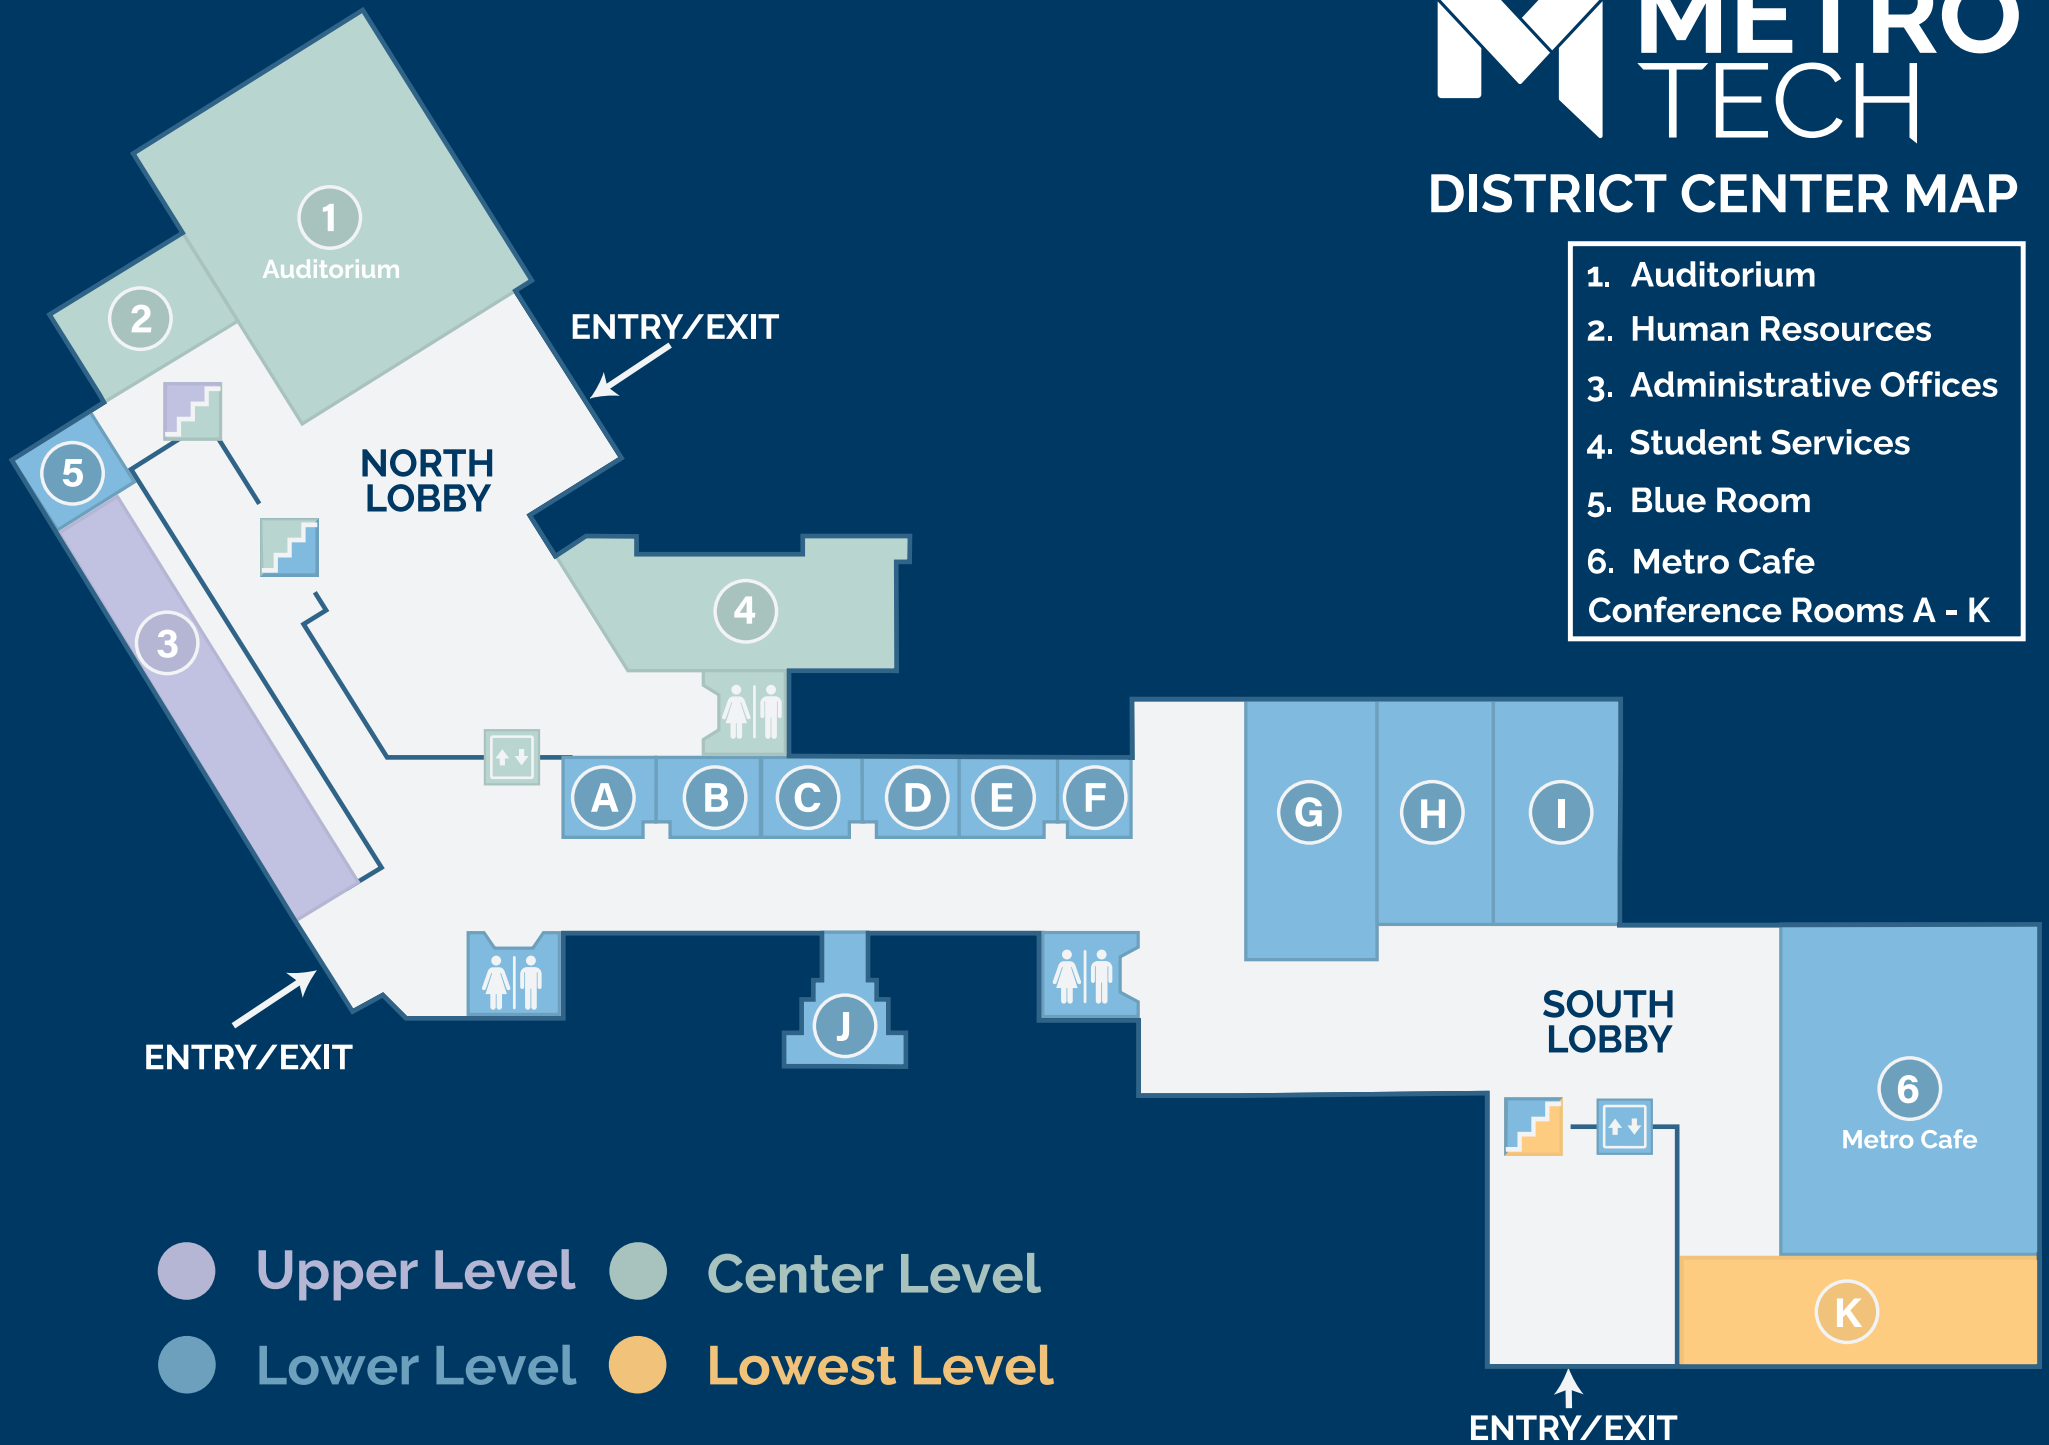

DISTRICT CENTER MAP

- 1. Auditorium
- 2. Human Resources
- 3. Administrative Offices
- 4. Student Services
- 5. Blue Room
- 6. Metro Cafe
- Conference Rooms A - K

- Upper Level
- Center Level
- Lower Level
- Lowest Level